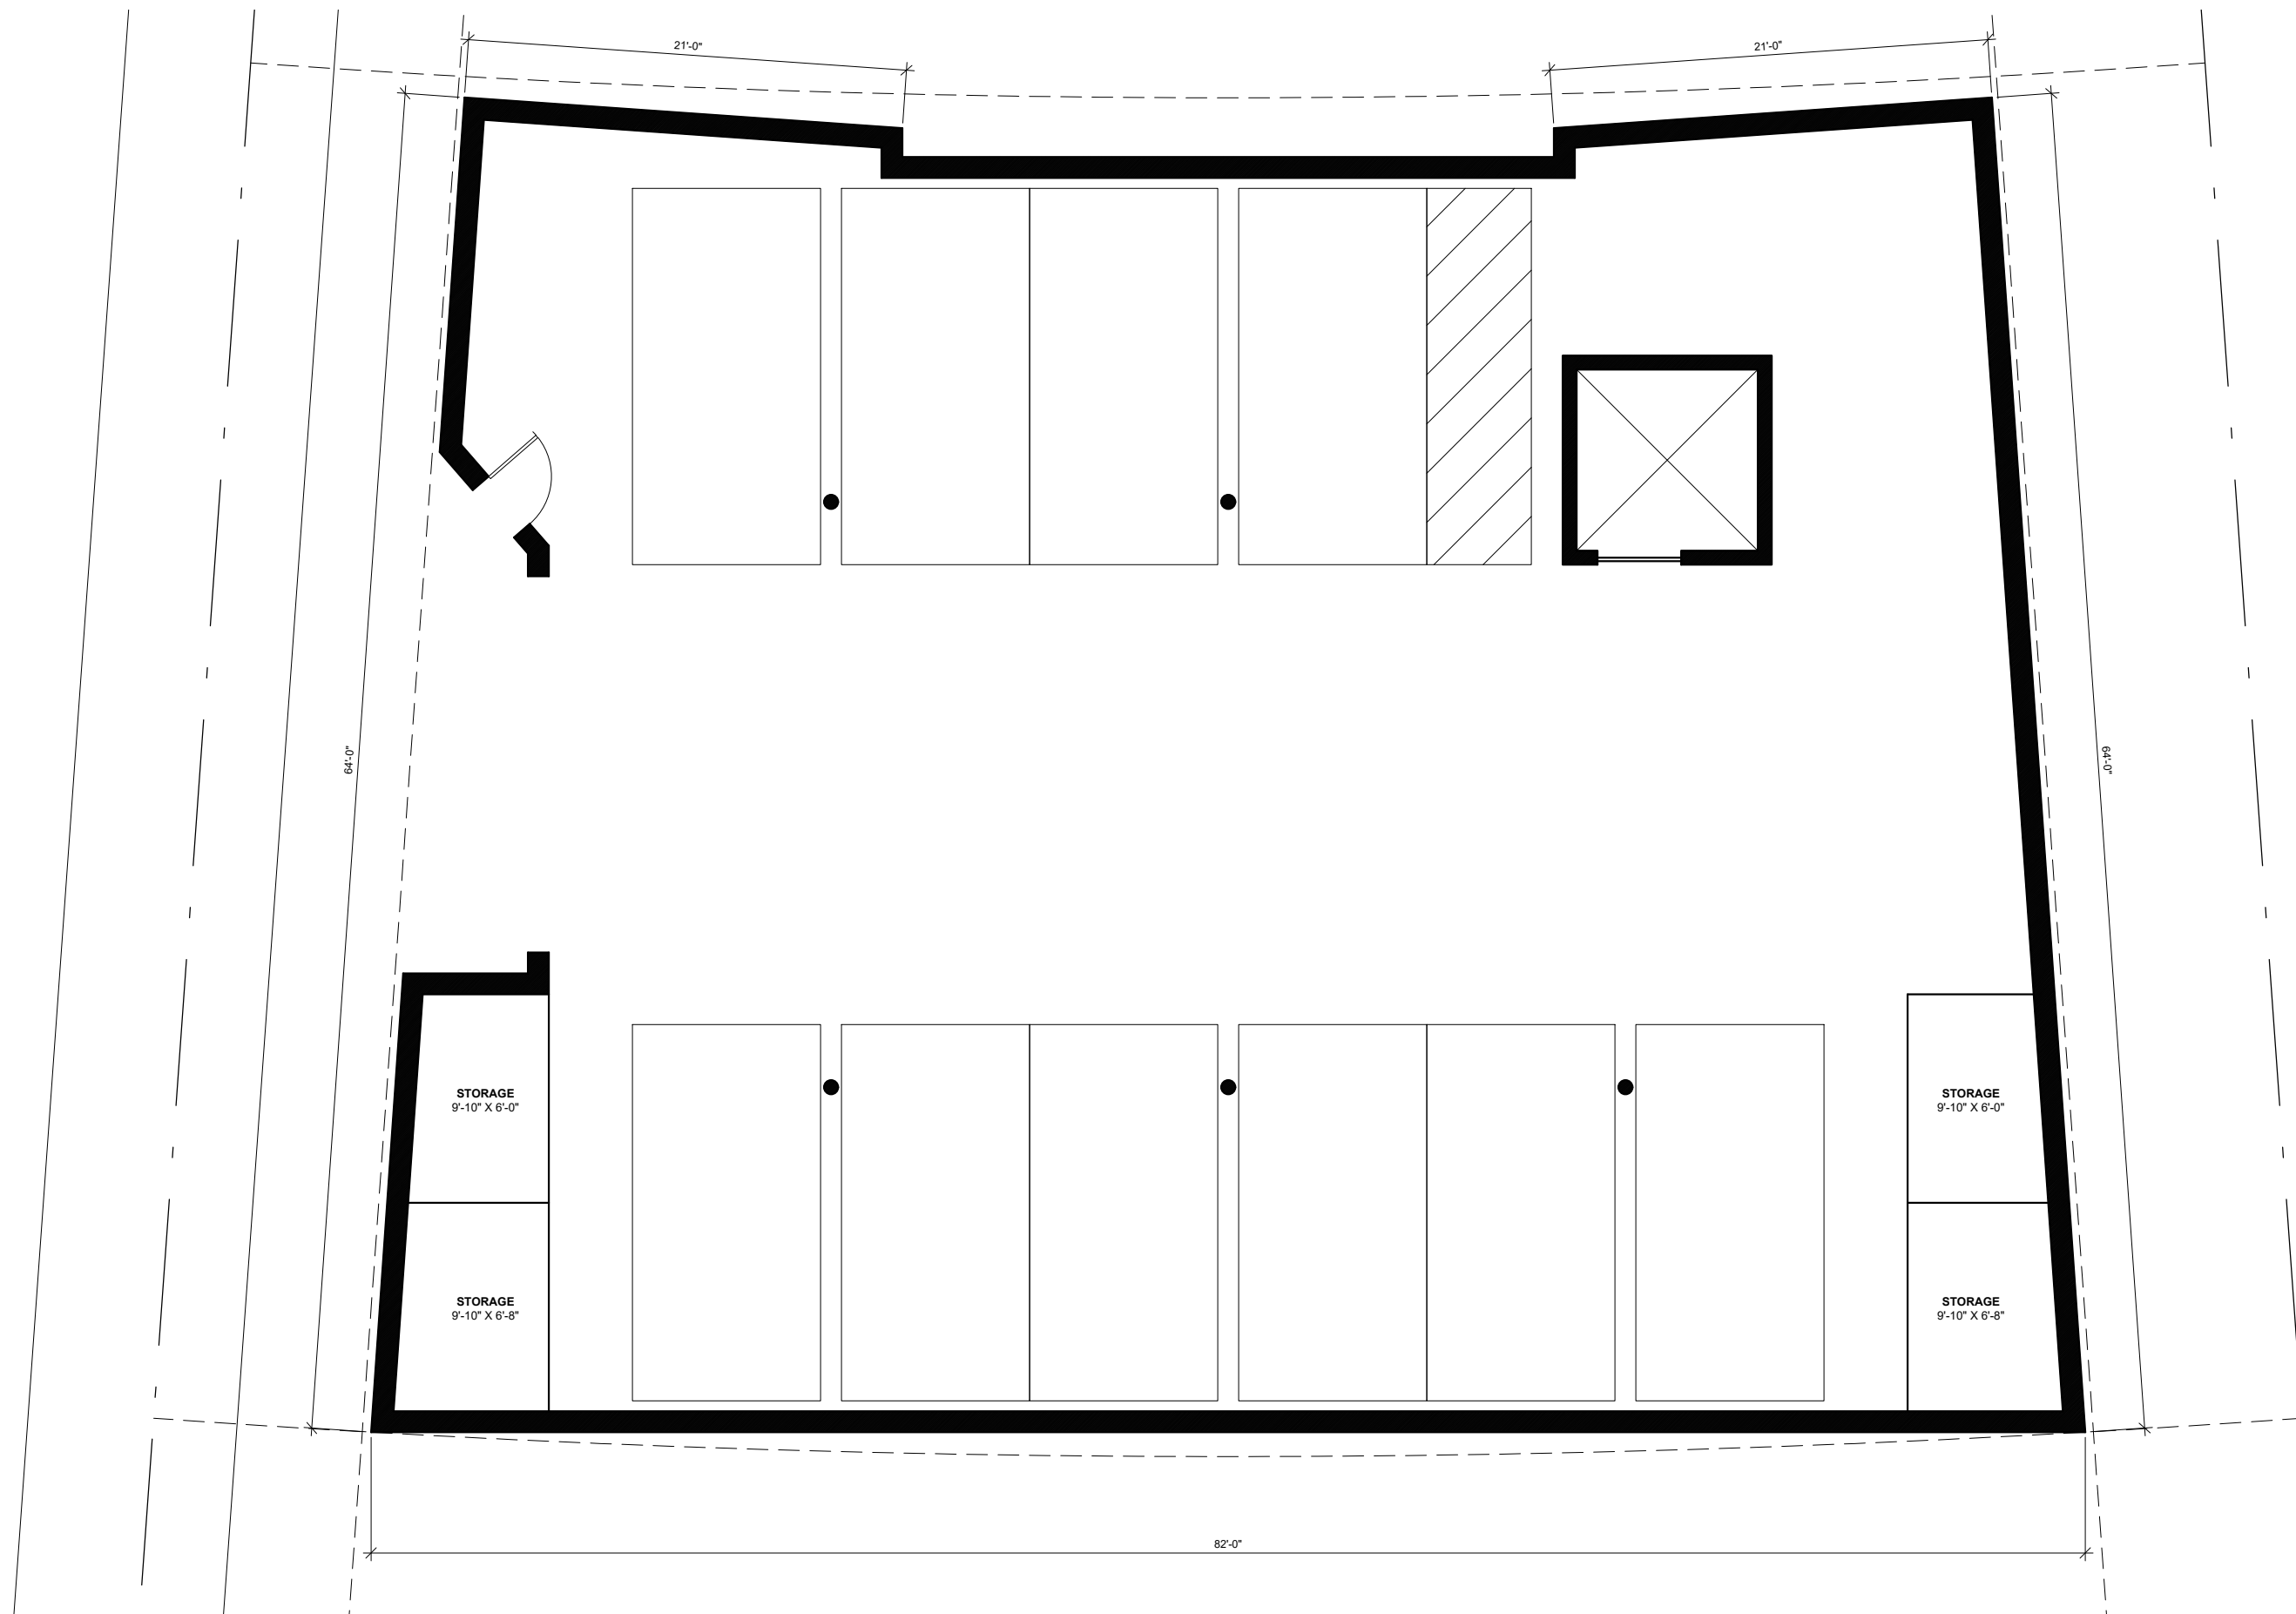

BRIGHTON WAY
CONDOS
CLAYTON, MISSOURI

FIRST FLOOR UNIT

3 BED, 3 1/2 BATH

3,457 SF

GARAGE
1/8" - 1'-0"

BRIGHTON WAY
CONDOS