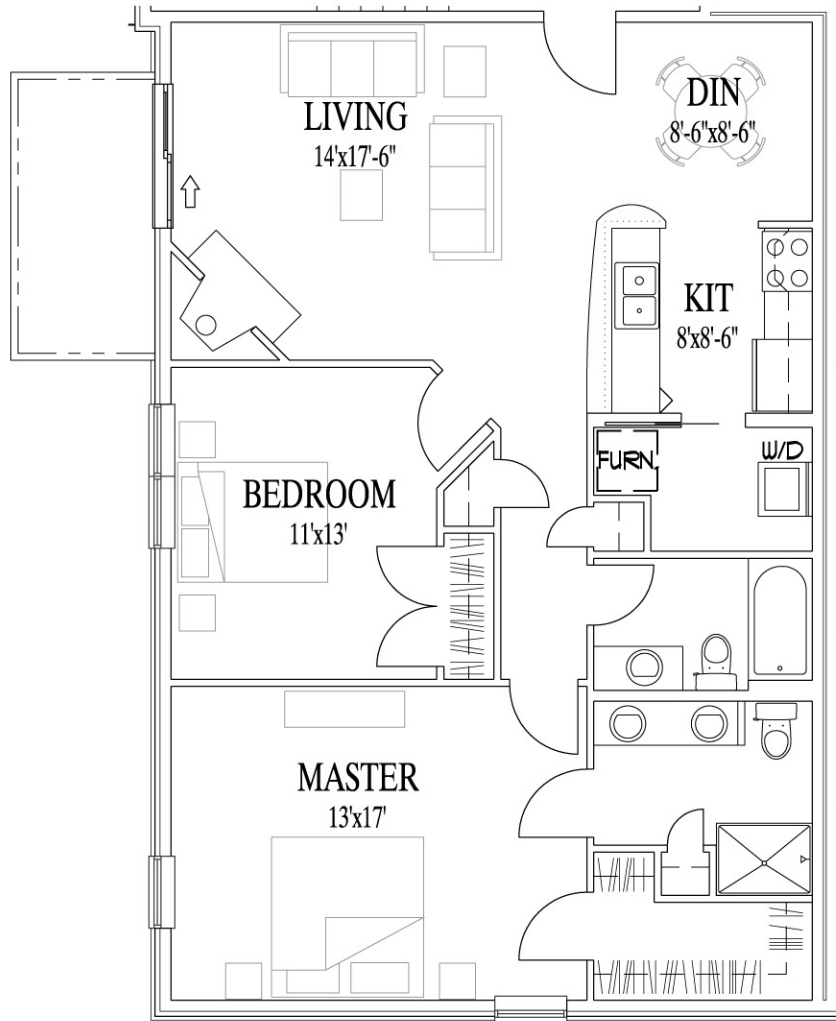

KEY PLAN

1,169 Gross Square Feet

McKNIGHT CONDOMINIUMS

UNIT "A"  
SC: 1/8"=1'-0"

DOUGLAS PROPERTIES  
DOST - CARROLL DEVELOPMENT