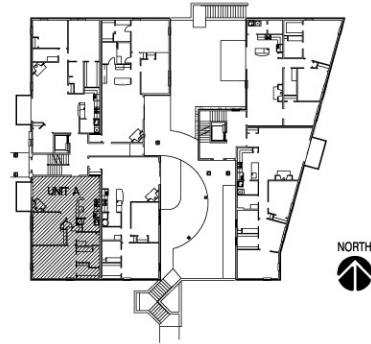

KEY PLAN

1,169 Gross Square Feet

McKNIGHT CONDOMINIUMS

UNIT "A"  
SC: 1/8"=1'-0"

DOUGLAS PROPERTIES  
DOST - CARROLL DEVELOPMENT