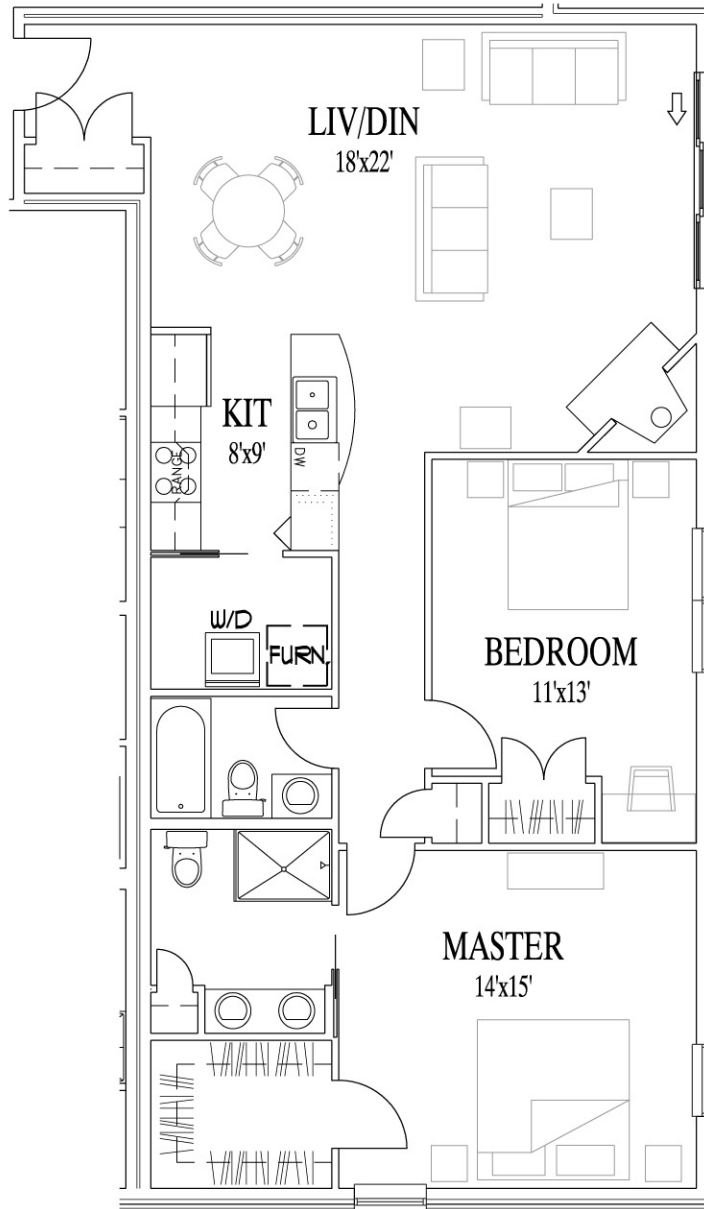

KEY PLAN

1,226 Gross Square Feet

McKNIGHT CONDOMINIUMS

UNIT "B"
SC: 1/8" = 1'-0"

DOUGLAS PROPERTIES
DOST - CARROLL DEVELOPMENT