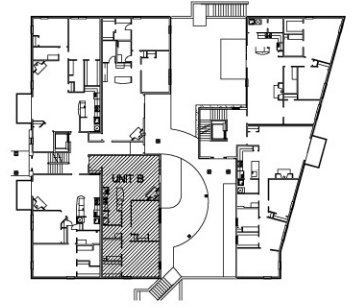

KEY PLAN

1,226 Gross Square Feet

McKNIGHT CONDOMINIUMS

UNIT "B"
SC: 1/8" = 1'-0"

DOUGLAS PROPERTIES
DOST - CARROLL DEVELOPMENT