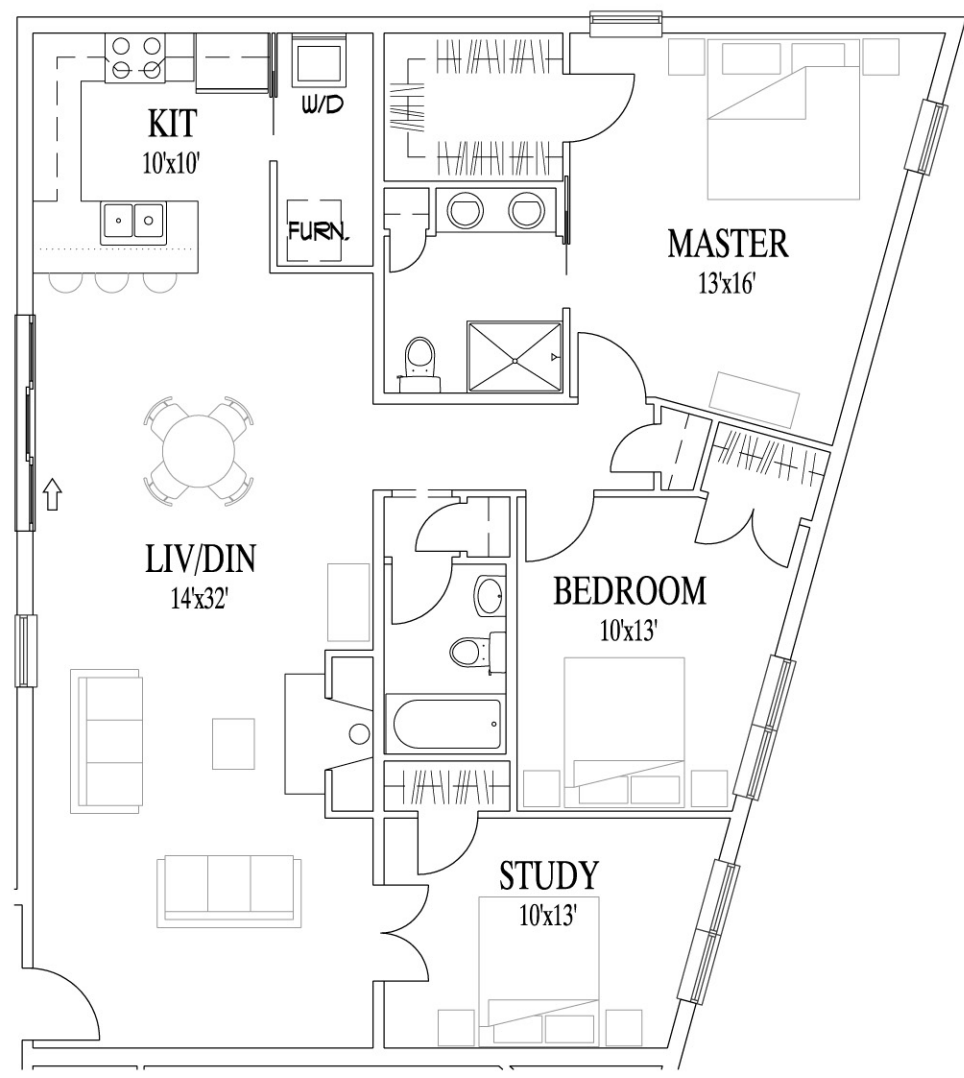

KEY PLAN

1,455 Gross Square Feet

McKNIGHT CONDOMINIUMS

UNIT "F"
SC: 1/8" = 1'-0"

DOUGLAS PROPERTIES
DOST - CARROLL DEVELOPMENT