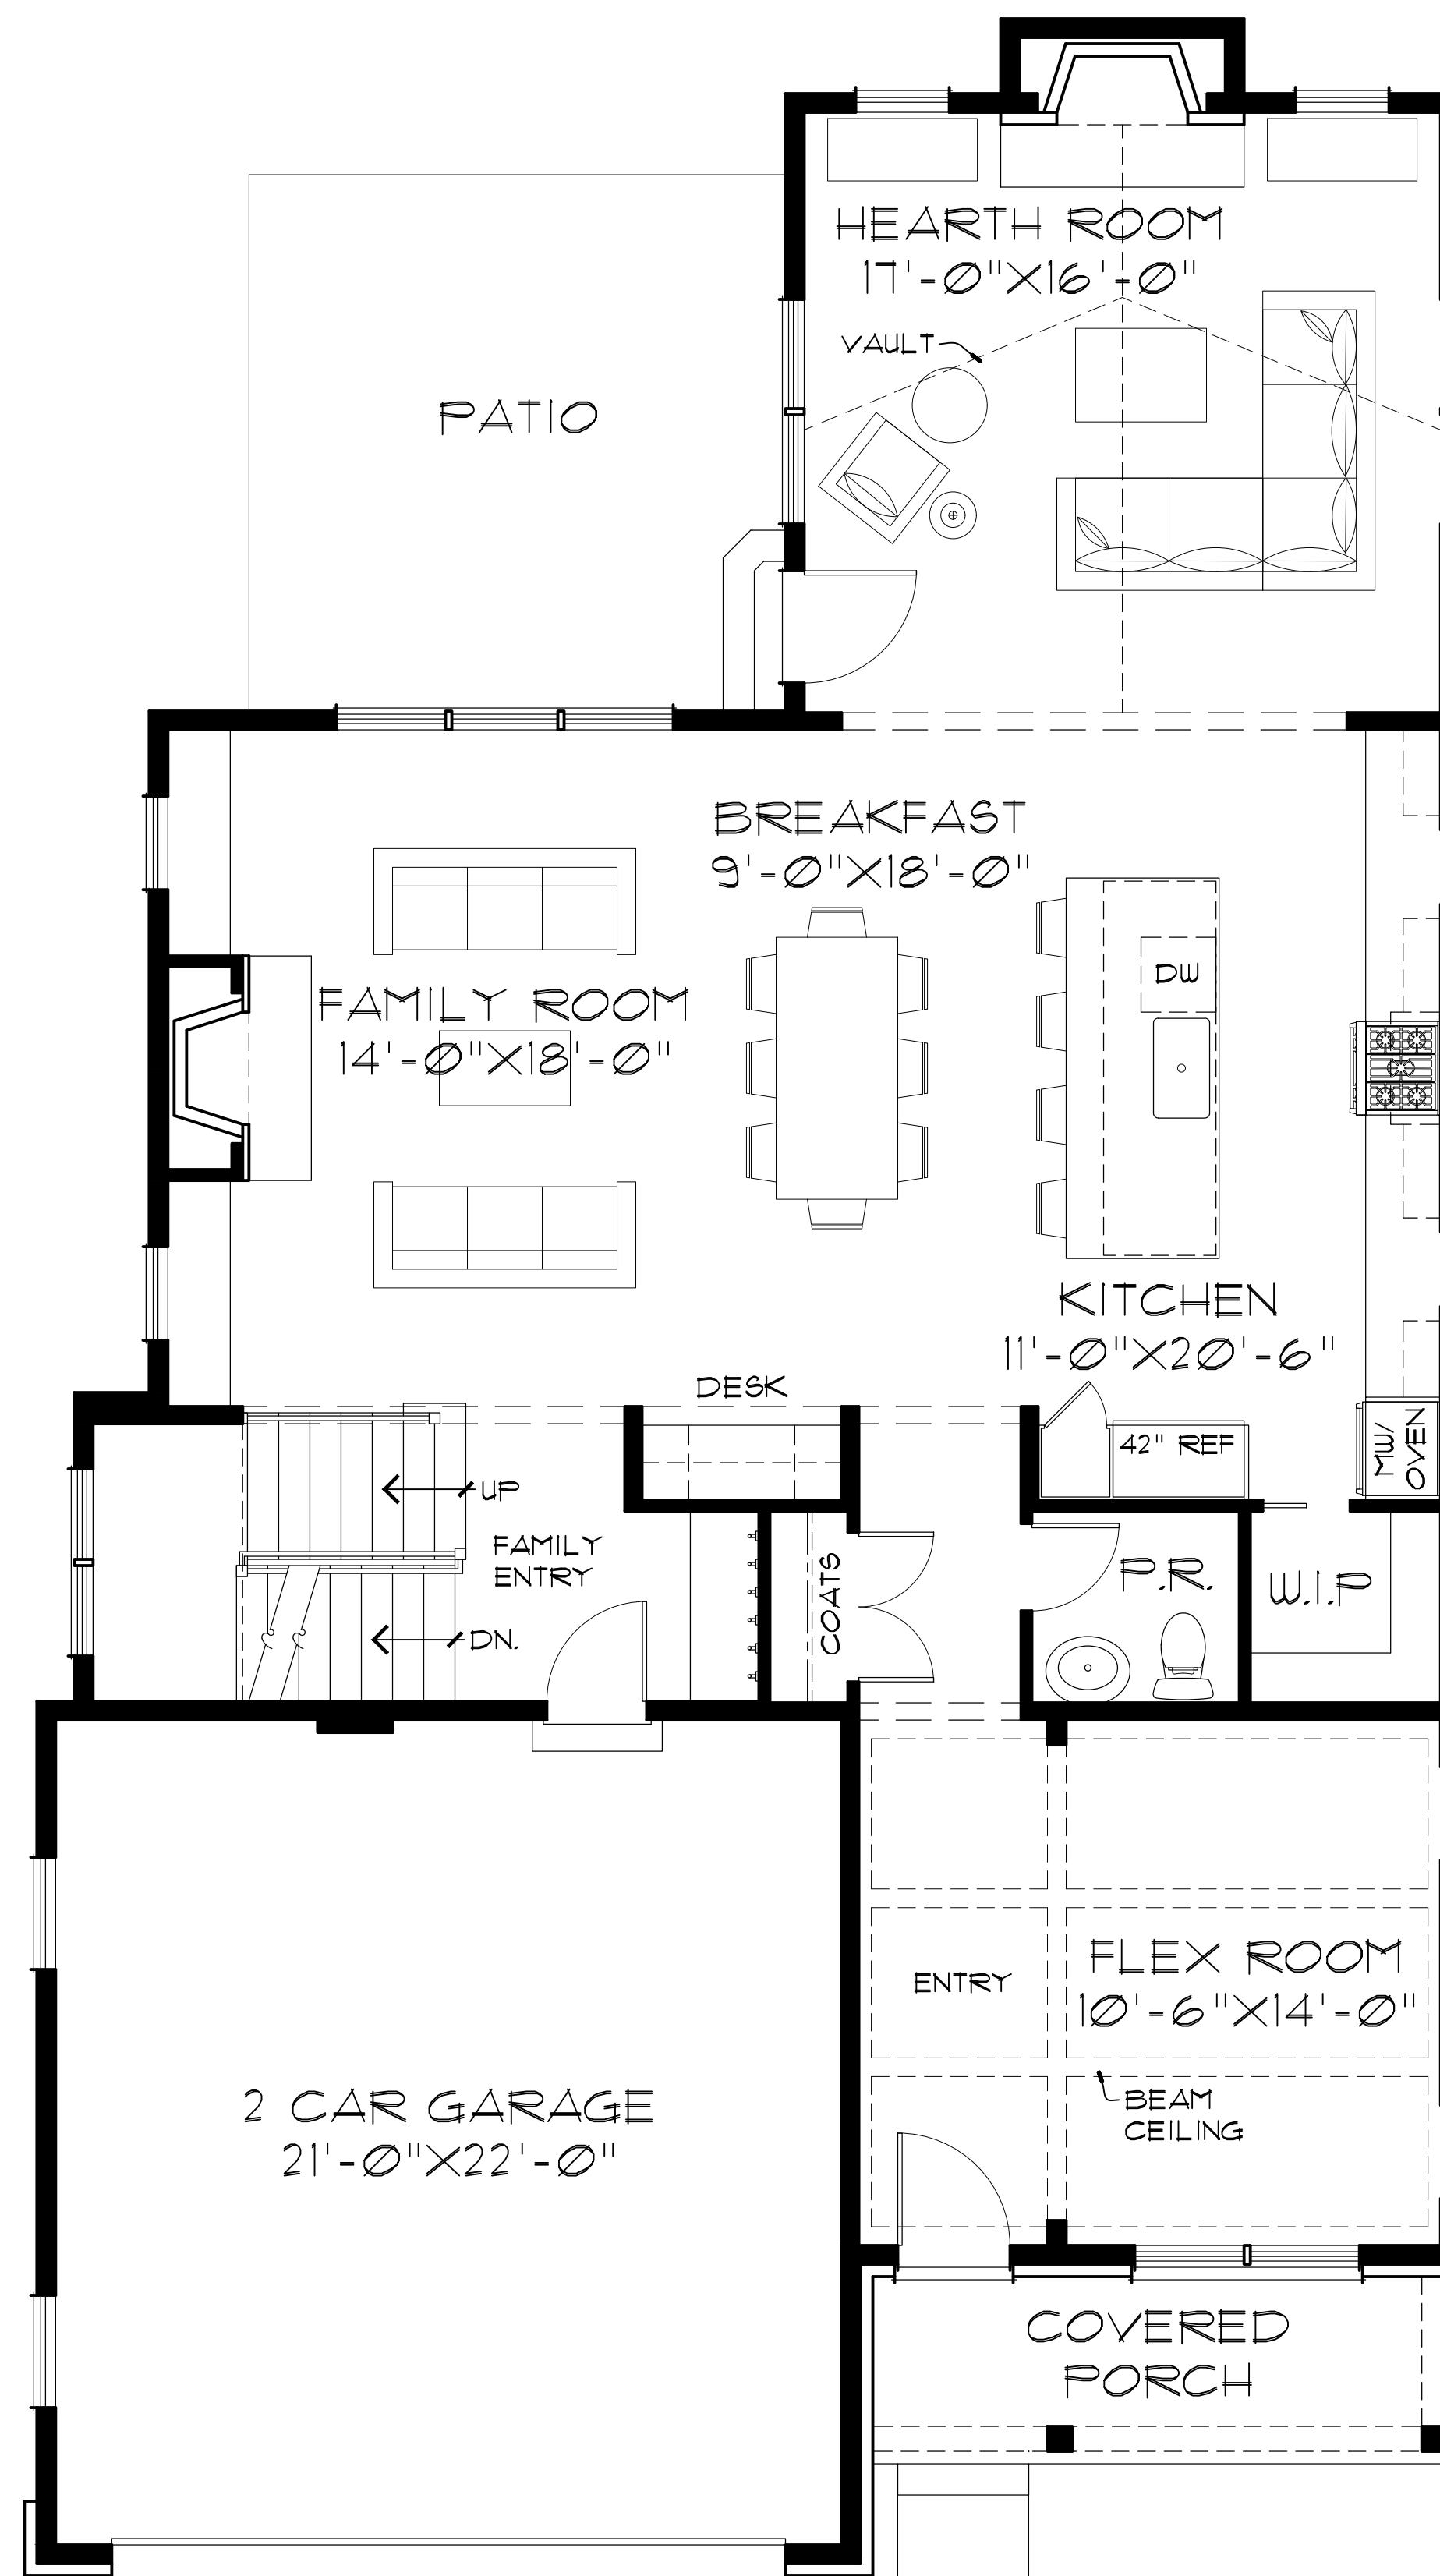

SECOND FLOOR
1,514 SQ. FT.

FIRST FLOOR
1,516 SQ. FT.

FRONT

**NEW SINGLE FAMILY HOME
2339 ST. CLAIR AVENUE
BRENTWOOD, MO 63144
'LOT A'**

LOWER LEVEL
 954 SQ. FT.