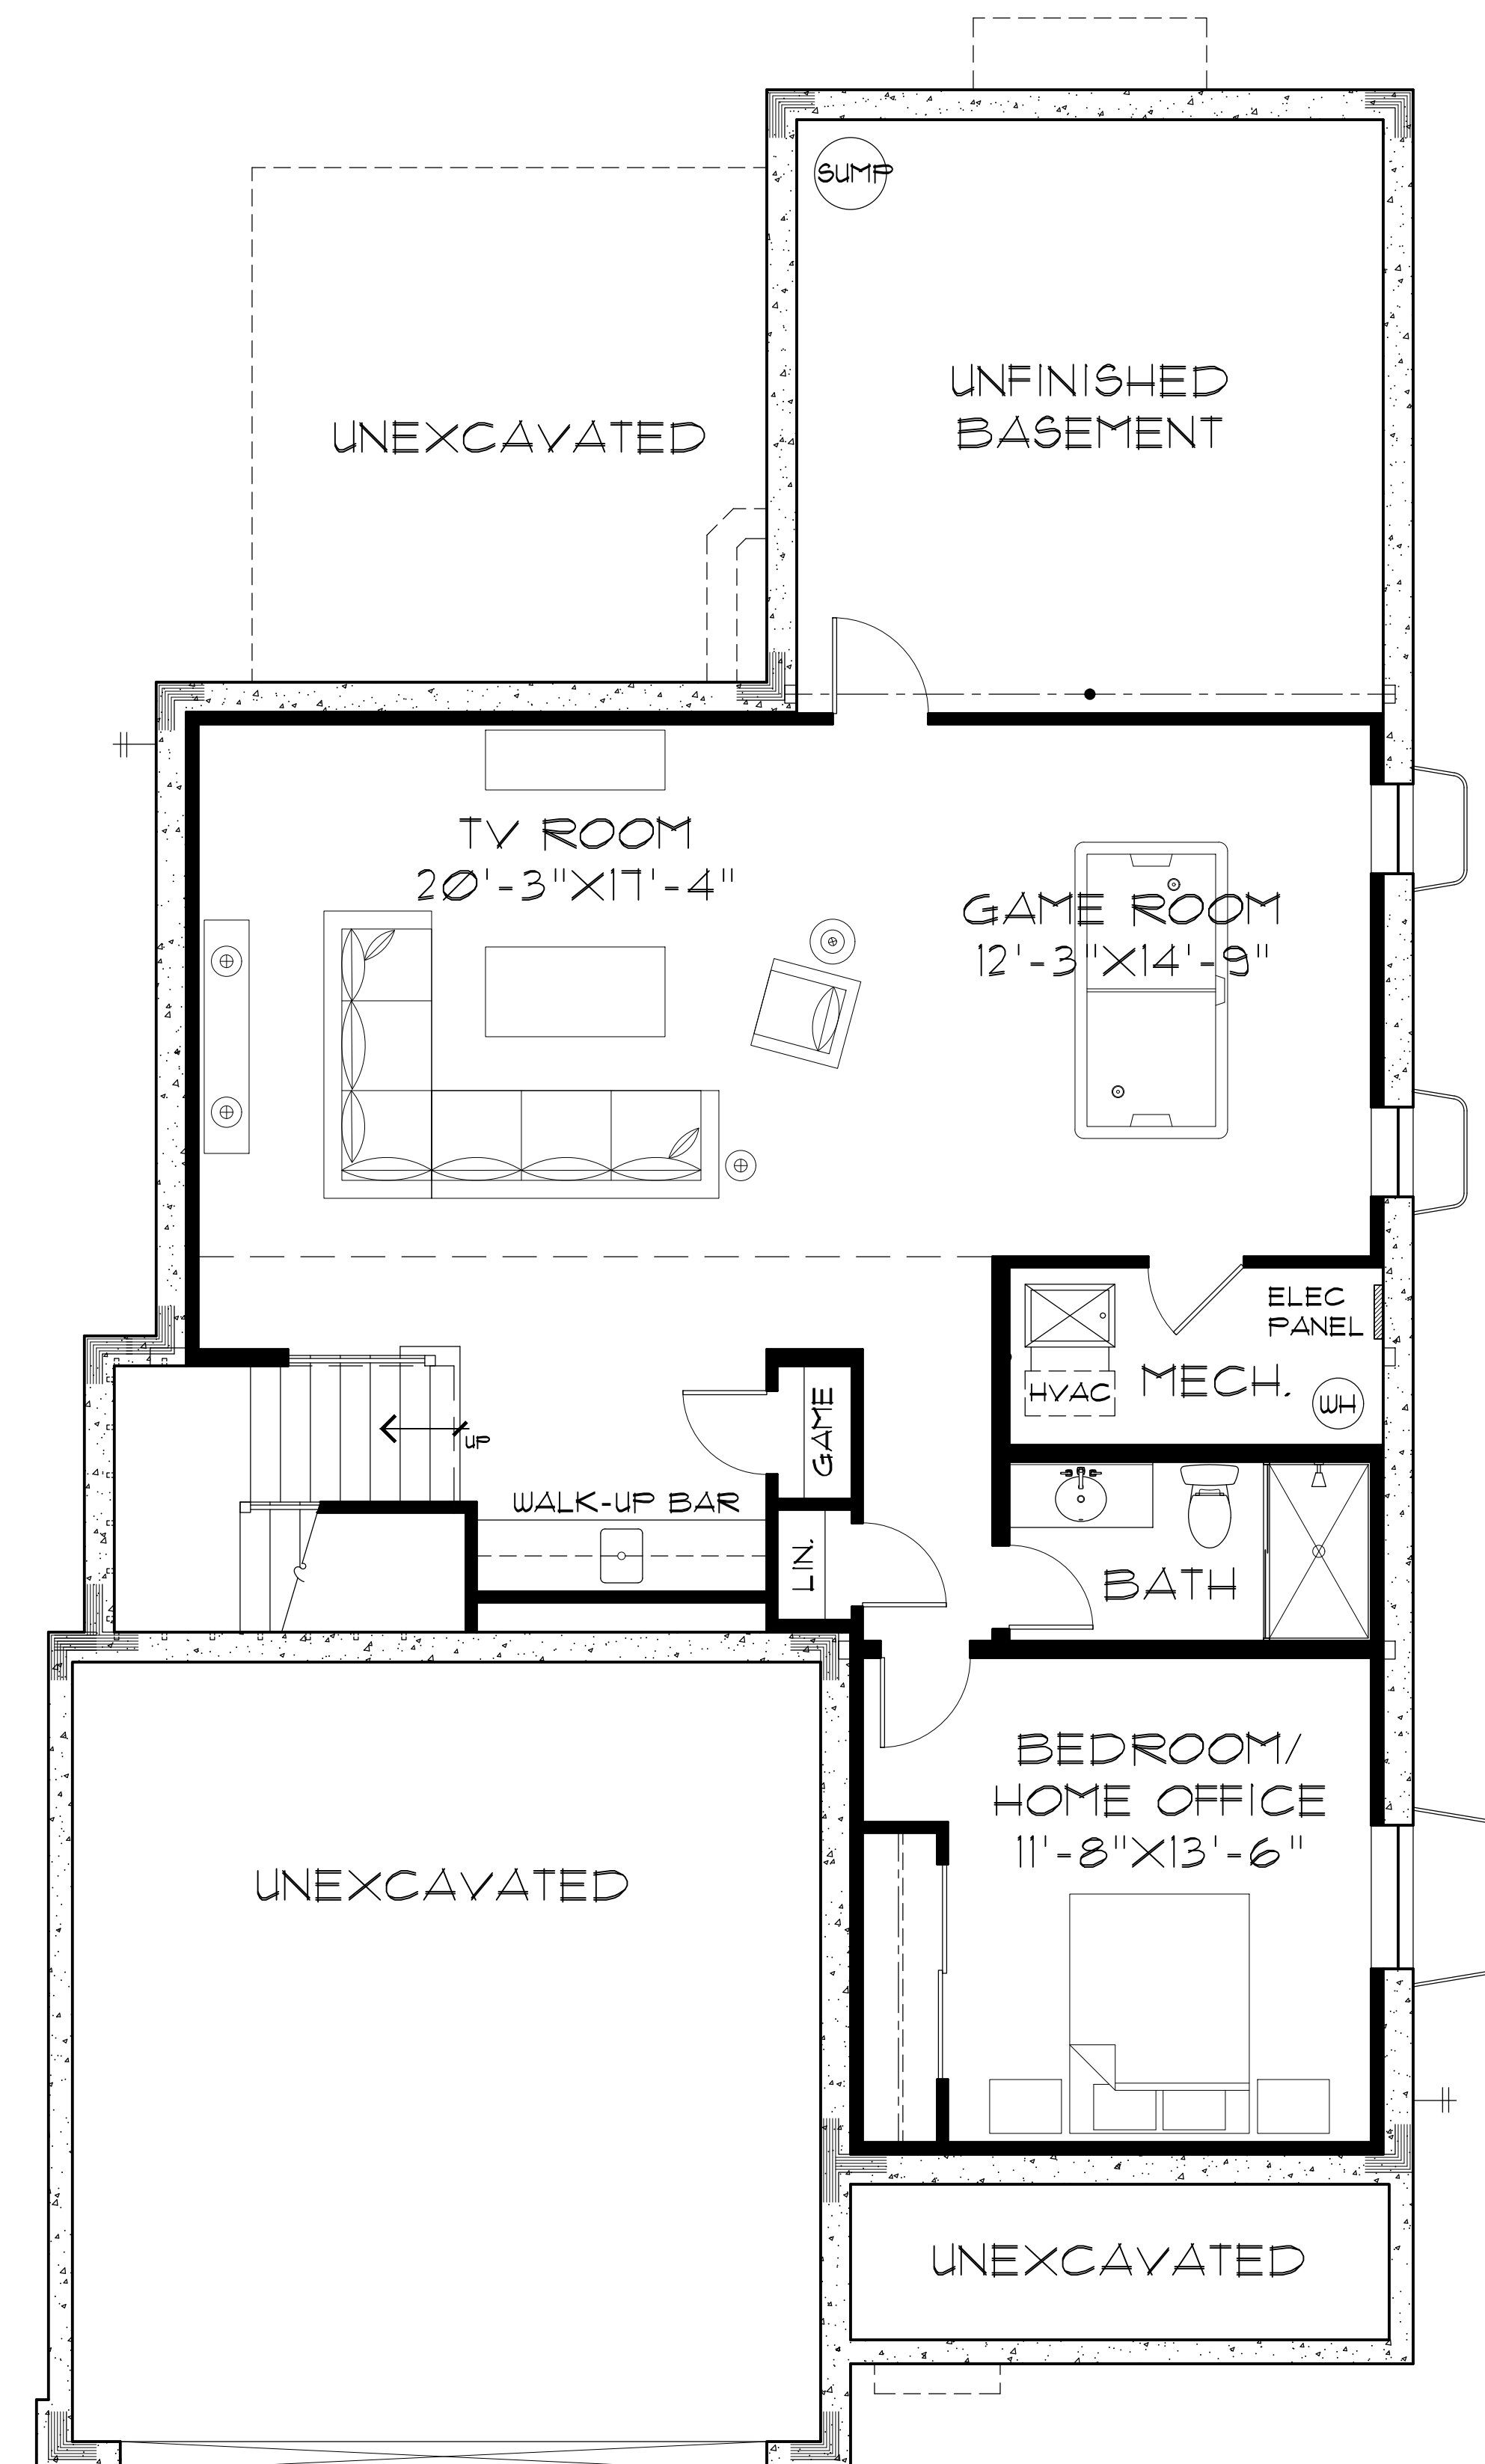

SECOND FLOOR
1,514 SQ. FT.

FIRST FLOOR
1,516 SQ. FT.

FRONT

**NEW SINGLE FAMILY HOME
2339 ST. CLAIR AVENUE
BRENTWOOD, MO 63144
'LOT A'**

LOWER LEVEL
 954 SQ. FT.